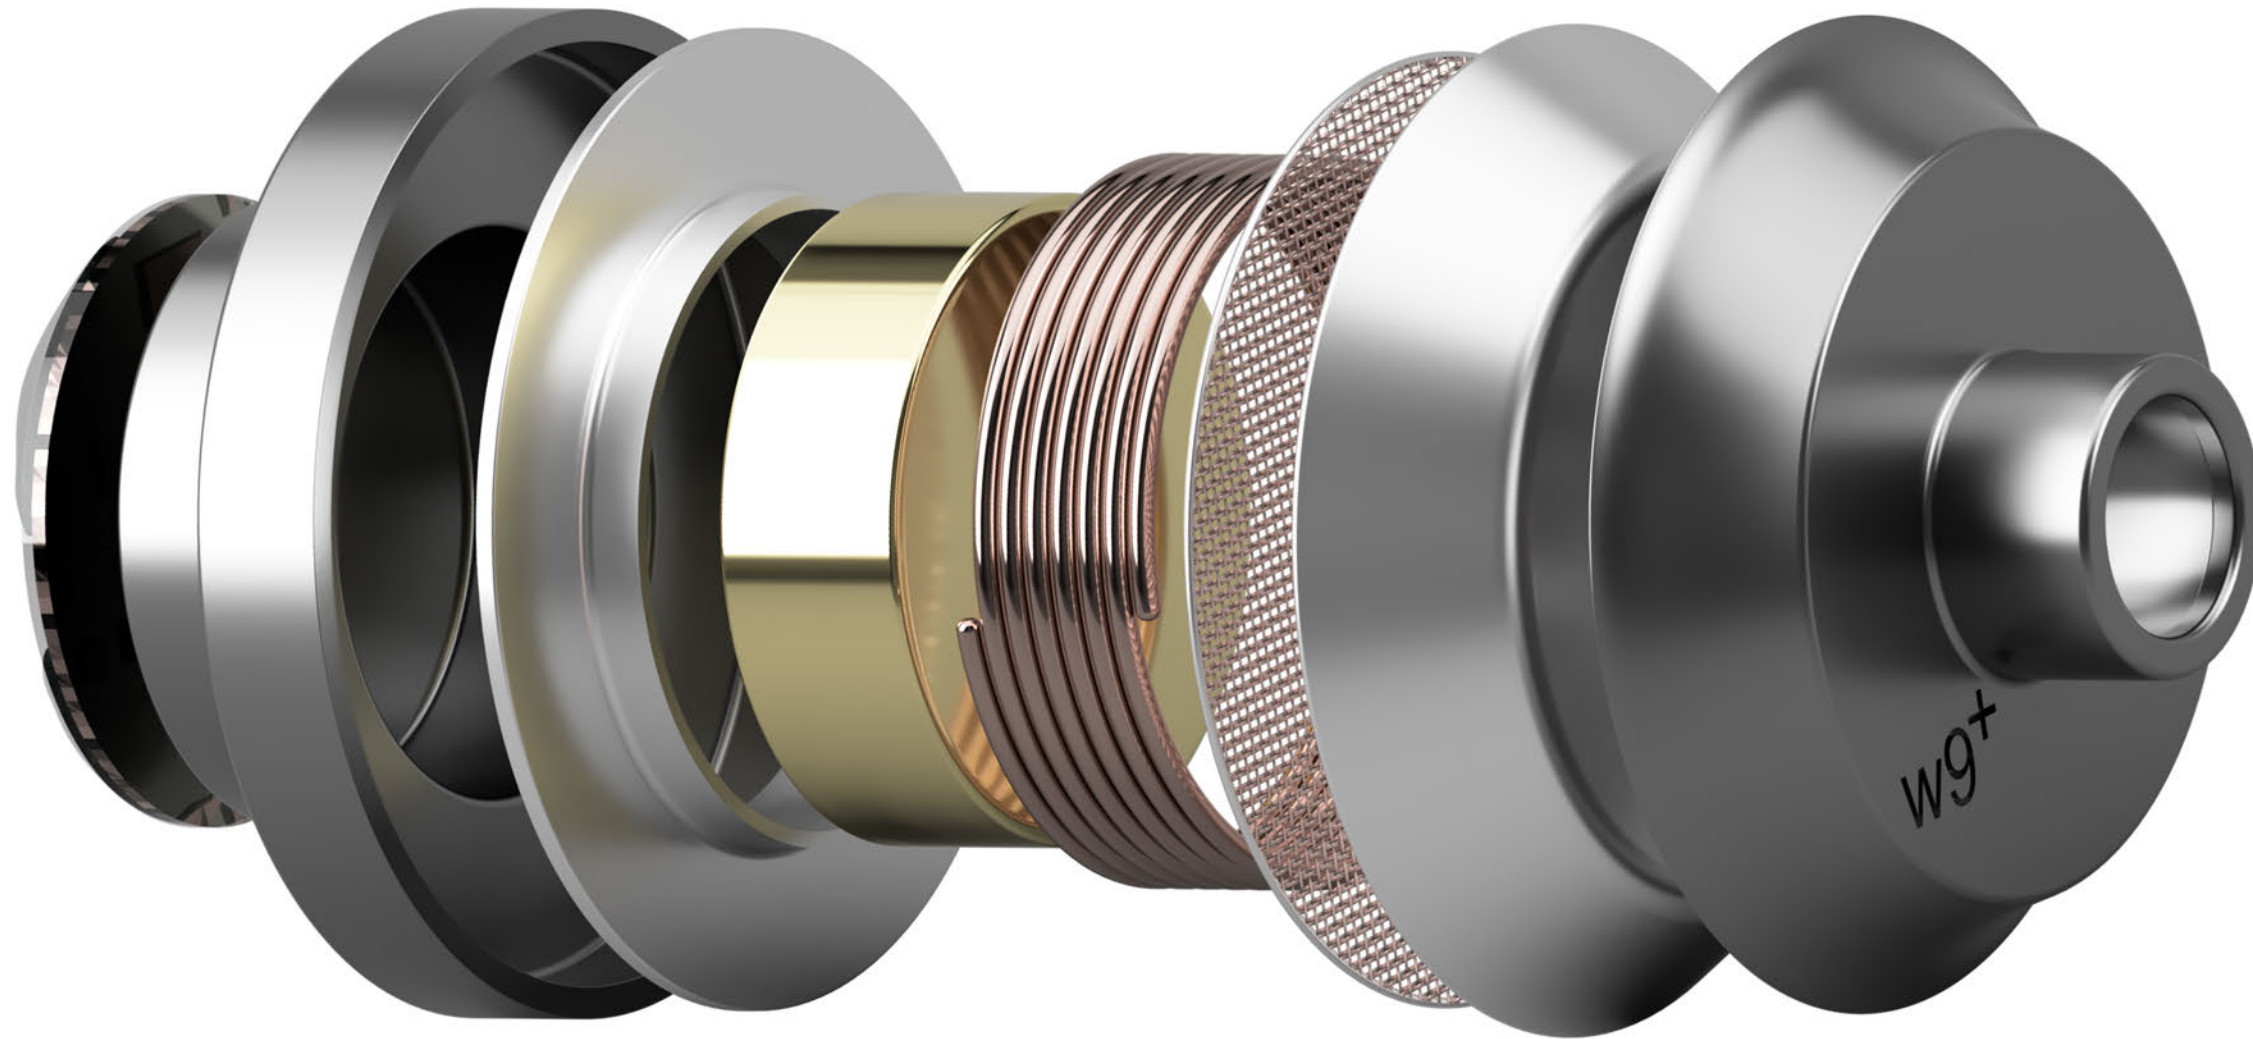

W E A P O N I X +

Our signature W9+ dynamic driver brings serious performance to the IEM world by combining the breakthrough of an enclosed woofer in a tuned bass-reflex system. Elevating the W9 design formula to its highest level, the W9+ boasts a larger internal coil diameter, a larger linear excursion envelope along with a more capable suspension to handle peak-to-peak excursion while mitigating distortion. W9+ extinguishes any limits the previous design had, and delivers unparalleled bass on all fronts.