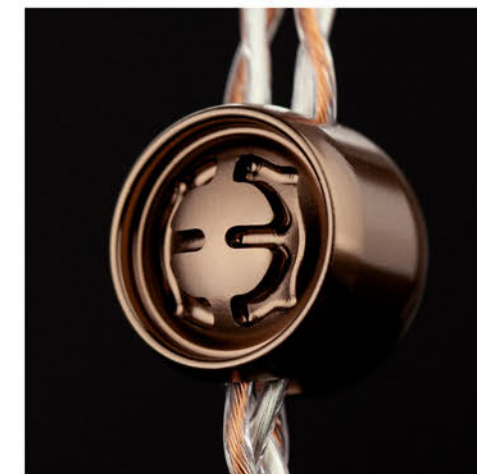

ALPHA HYBRID IV

We're proud to introduce Alpha Hybrid-IV (AH4); a premium handcrafted 4 core cable comprised of a proprietary 26AWG UPOCC Litz Copper and Silver with multi-size stranding. In addition to the better dynamics from a multi-stranded design, the hybrid materials of the AH4 provide a fullbodied and musical sound without sacrificing any semblance of detail. The AH4 is beautifully finished with a solid, CNC'd metal, Empire branded y-split.

AH4 features a durable, overmolded .78 2-pin connector offered with either a 3.5mm right angle or 2.5mm balanced termination and improves upon the previous cable design.

QUAD WIRE
26AWG UPOCC LITZ COPPER
26AWG UPOCC LITZ SILVER
MSRP \$299