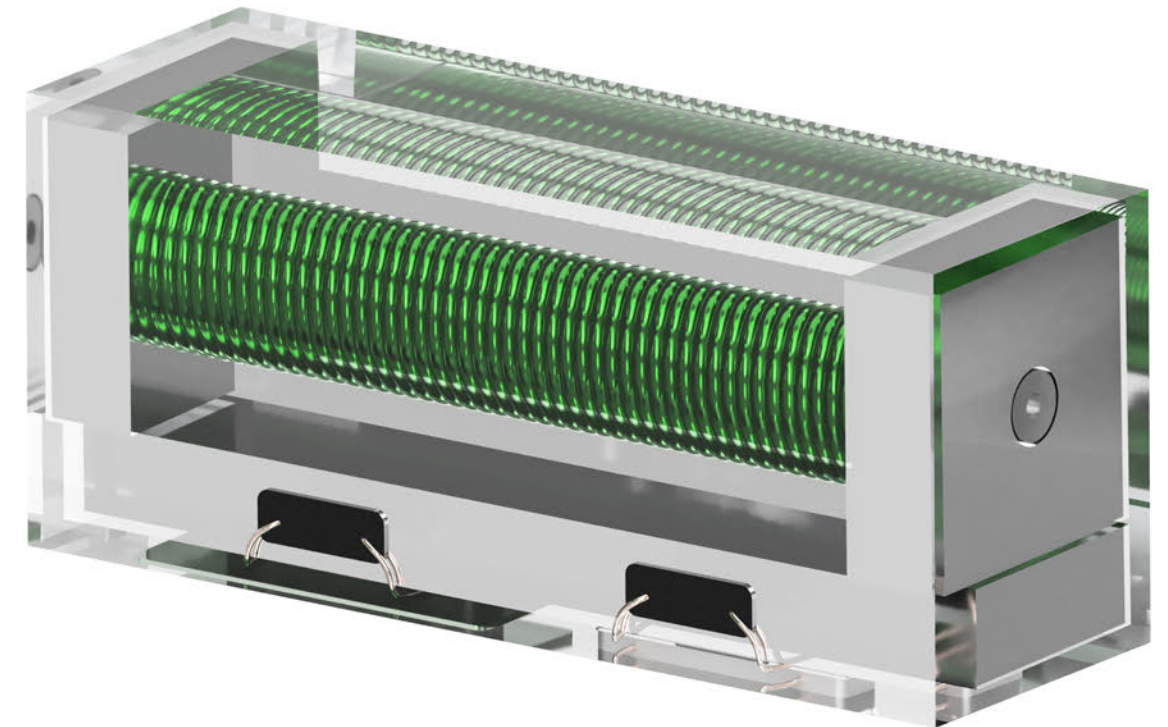

SYNX

Genetically dissimilar from the rest of the IEM world, our synX crossover system truly stands out with countless bespoke methods and technologies protecting it as a unique masterpiece. synX brings harmony to the utilization of three separate driver technologies, and each and every iteration of our synX crossover system is crafted to maximize performance from every single driver in our ever growing arsenal.

EIVEC

EMPIRE INTELLIGENT VARIABLE
ELECTROSTATIC CONTROL

The lightning-quick electrostatic drivers provide for an enormous frequency range, while remaining balanced and compact. A single bespoke transformer unites up to four separate electrostats via our proprietary EIVEC technology, eliminating any signs of phase incoherence and distortion.