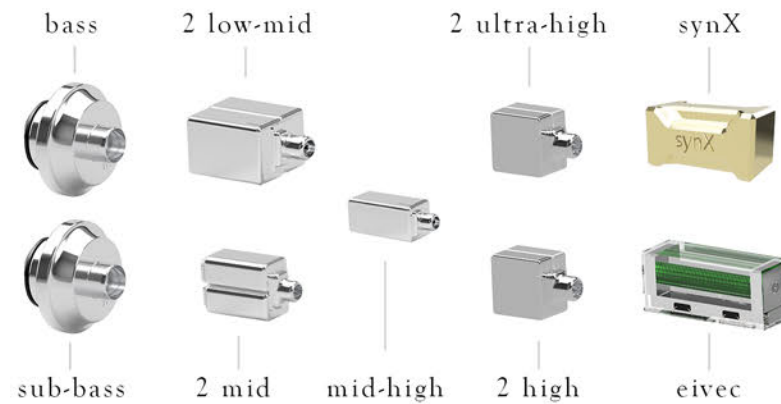

1 Sub-Bass

1 Bass

2 Low-Mid

2 Mid

1 Mid-High

2 High

2 Ultra-High

108 dB SPL @ 1kHz

5Hz - 100kHz

Frequency Response

3 Ohms@ 1kHz

Impedance