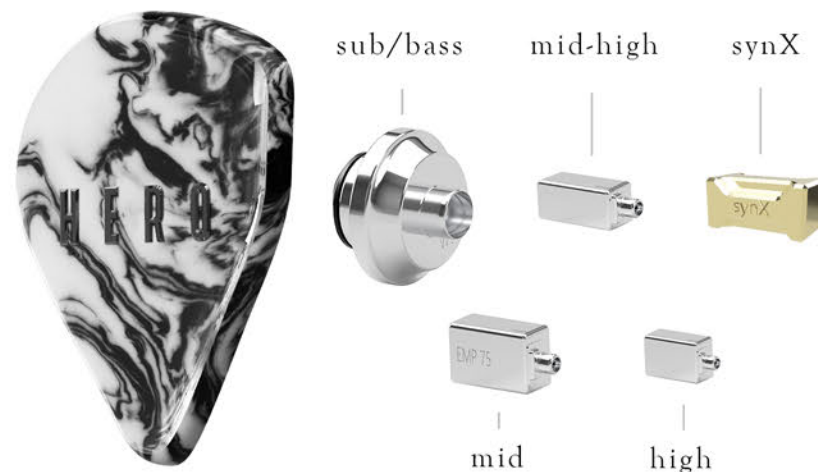

1 Sub-Bass/Bass
1 Mid
1 Mid-High
1 High
105 dB SPL @ 1kHz
5Hz - 40kHz
Frequency Response
17.6 Ohms @ 1kHz
Impedance