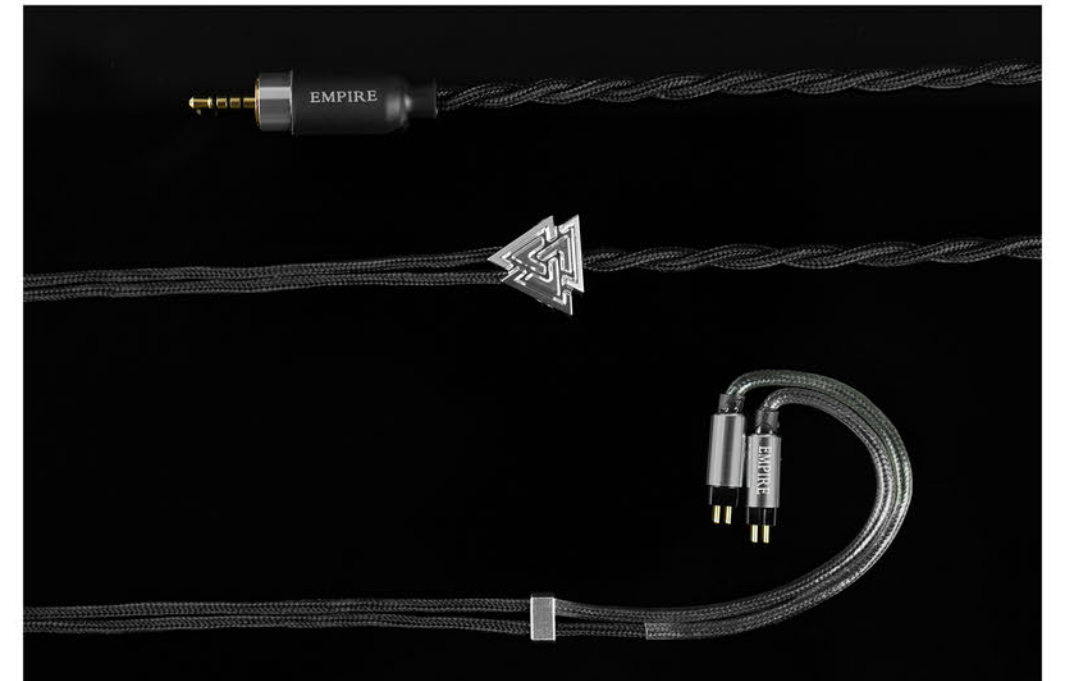

Bestpoke "**Stormbreaker**" UPOCC Copper
Litz Cable, Quad Conductor Dual Gauge Design

Ultra-Exclusive "**BIFROST**" Faceplate

BIFROST

The Bifrost is an ultra-exclusive, one-of-a-kind faceplate designed to optically simulate the mythological rainbow bridge between Midgard and Asgard, the realm of the gods. The Bifrost features nine individual polymer layers in three proprietary lamination steps and each lamination is unique in its ability to filter and reflect specific wavelengths of light. This results in a faceplate that will produce breathtaking color transitions as the viewing angle changes ~ literally shifting before your very eye. The Bifrost is masterfully handcrafted in the USA by an award winning chemist that currently holds two patents in polymer science for high solids coating chemistry.

STORMBREAKER

PWAUDIO

x

x

Pentaconn

At Empire Ears we believe that an extraordinary IEM requires an extraordinary cable. For the first time ever we've collaborated with bespoke cable manufacturer PWAudio and PENTACONN of Japan to forge a cable worthy of Odin. Introducing Stormbreaker, an ultra premium handcrafted cable comprised of a proprietary USA-sourced OCC Copper Litz configured in a quad conductor, dual gauge design wrapped in an elegant black carbon jacket.

Stormbreaker is standard equipped with a CNC silver Valknut y-split featuring a .78 2-pin connector with a 2.5mm balanced termination. 2.5 to 3.5mm & 4.4mm Empire adapters are available.

DUAL WIRE - UPOCC LITZ COPPER
26AWG/24AWG DUAL GAUGE
QUAD CONDUCTOR
MSRP \$1299

The heart of Hero is a proprietary quad hybrid configuration comprised of proprietary triple balanced armatures and a next generation W9+ subwoofer. This staunch combination generates legendary bass response while delivering lush, intimate vocals and supreme detail retrieval via a 4-ways synX crossover network backed by ARC resonance mitigation technology.