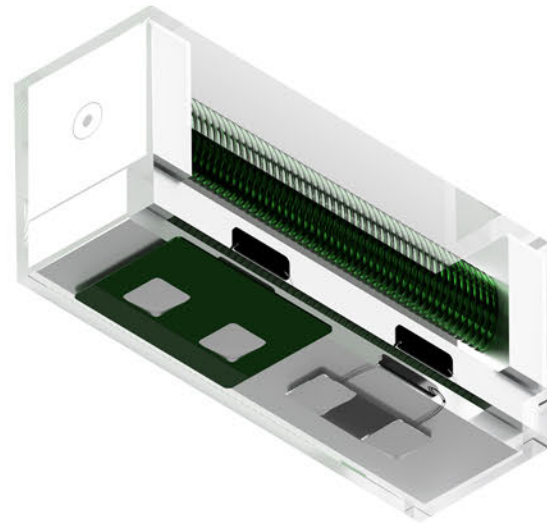

SYNX

Genetically dissimilar from the rest of the IEM world, our synX crossover system truly stands out with countless bespoke methods and technologies protecting it as a unique masterpiece. synX brings harmony to the utilization of three separate driver technologies, and each and every iteration of our synX crossover system is crafted to maximize performance from every single driver in our ever growing arsenal.

EIVEC

EMPIRE INTELLIGENT VARIABLE
ELECTROSTATIC CONTROL

The lightning-quick electrostatic drivers provide for an enormous frequency range, while remaining balanced and compact. A single bespoke transformer unites up to four separate electrostats via our proprietary EIVEC technology, eliminating any signs of phase incoherence and distortion.