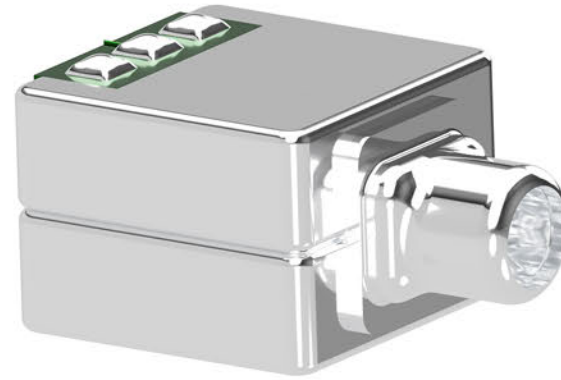

SYNX

Genetically dissimilar from the rest of the IEM world, our synX crossover system truly stands out with countless bespoke methods and technologies protecting it as a unique masterpiece. synX brings harmony to the utilization of three separate driver technologies, and each and every iteration of our synX crossover system is crafted to maximize performance from every single driver in our ever growing arsenal.

EIVEC

EMPIRE INTELLIGENT VARIABLE
ELECTROSTATIC CONTROL

The lightning-quick electrostatic drivers provide for an enormous frequency range, while remaining balanced and compact. A single bespoke transformer unites up to four separate electrostats via our proprietary EIVEC technology, eliminating any signs of phase incoherence and distortion.